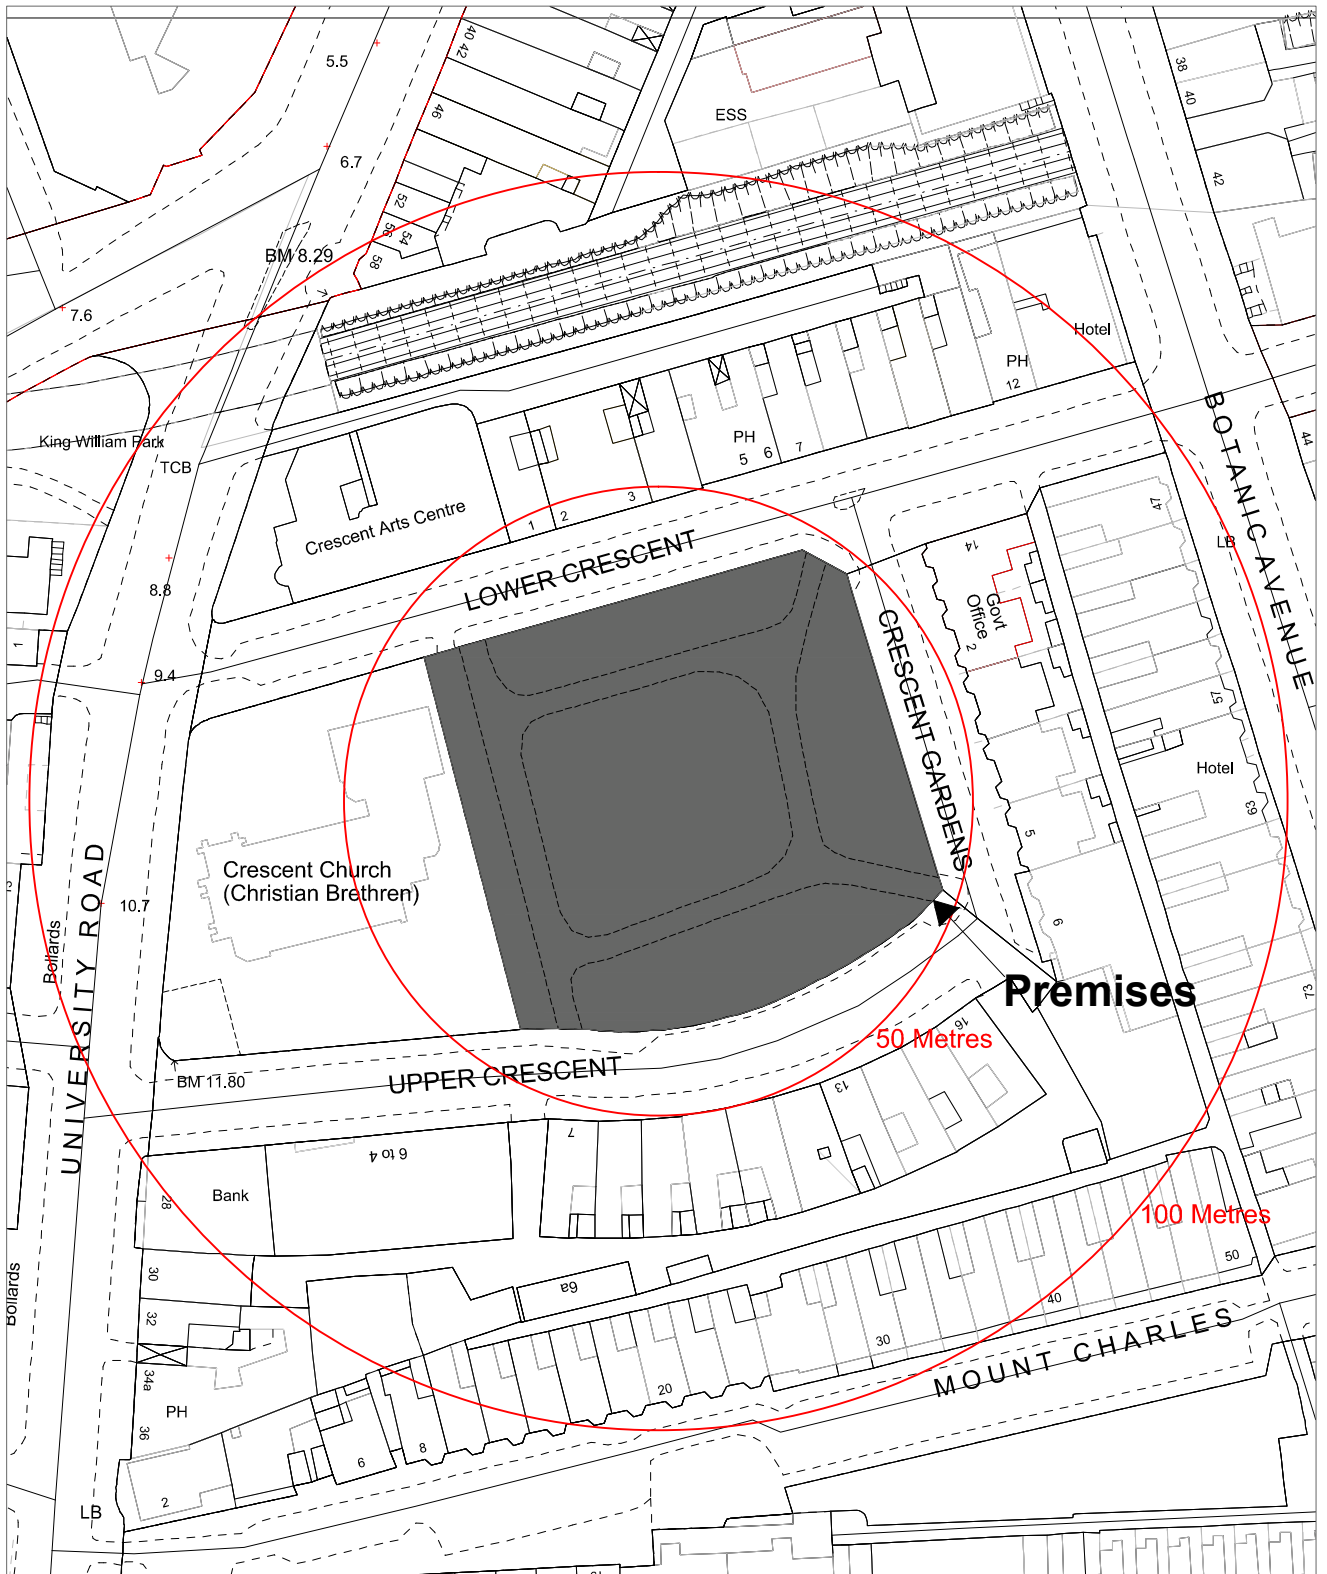

Building Control Service

Appendix 2

DRAWN BY MT
DATE 02/08/2016

Crescent Park
Crescent Gardens

SCALE 1:1250